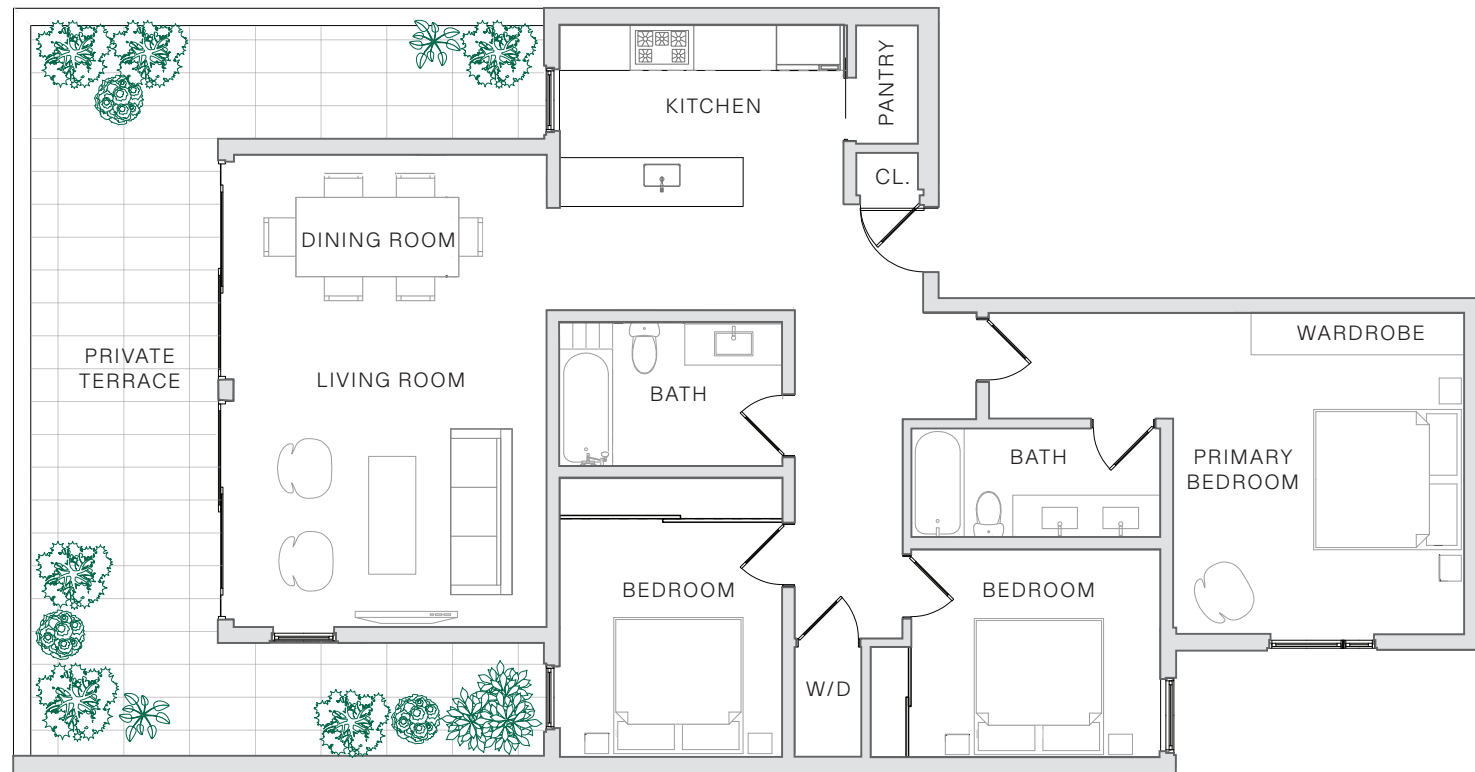

# RESIDENCE N. 2

3 BEDROOMS | 2 BATHROOMS

~ 1,508 INTERIOR SQ FT

~ 479 EXTERIOR SQ FT

Residence N. 2 at Candela Russian Hill epitomizes modern luxury living at its finest. Composed of three bedrooms, two full bathrooms, and an expansive private terrace, the home has been crafted to emphasize the light, and to balance the open living layout with tranquility of private spaces. Whether you are seeking to entertain alfresco, or a serene oasis overlooking the verdant garden beneath—living here is about transcending the boundaries between indoor and outdoor.

As a part of his signature approach to contemporary architecture, award-winning architect **Michael Kao** of **MAK Studio** designed kitchen cabinets to merge seamlessly with surrounding walls to add a sense of openness and