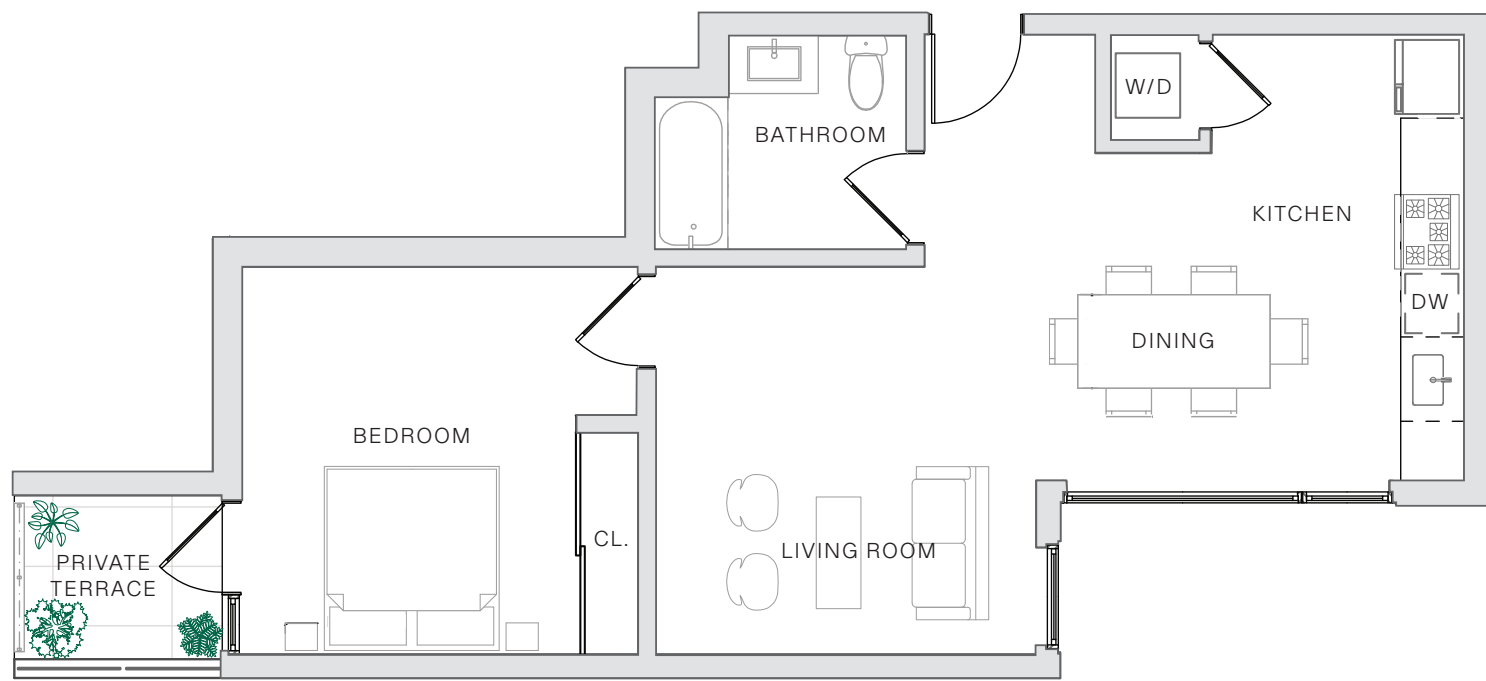

RESIDENCE N. 4

1 BEDROOM | 1 BATHROOM

~ 746 INTERIOR SQ FT

~ 43 EXTERIOR SQ FT

Residence N. 4 at Candela Russian Hill epitomizes modern luxury living at its finest. Crafted to emphasize the light and scale of the building, the home balances the open living layout with privacy and tranquility the bedroom suite.

As a part of his signature approach to contemporary architecture, award-winning architect **Michael Kao** of **MAK Studio** designed kitchen cabinets to merge seamlessly with surrounding walls to add a sense of openness and aesthetic continuity of living and dining experiences. The richly hued natural *Basaltina* stone—used for countertops and backsplash—anchors the light palette for an elevated, yet timeless feel.

The bathroom is a luxuriously appointed oasis featuring *Basaltina* countertops, large-scale *Petra Italia* tiling, and faucetry by *Hansgrohe*, among other hand-selected materials and finishes.